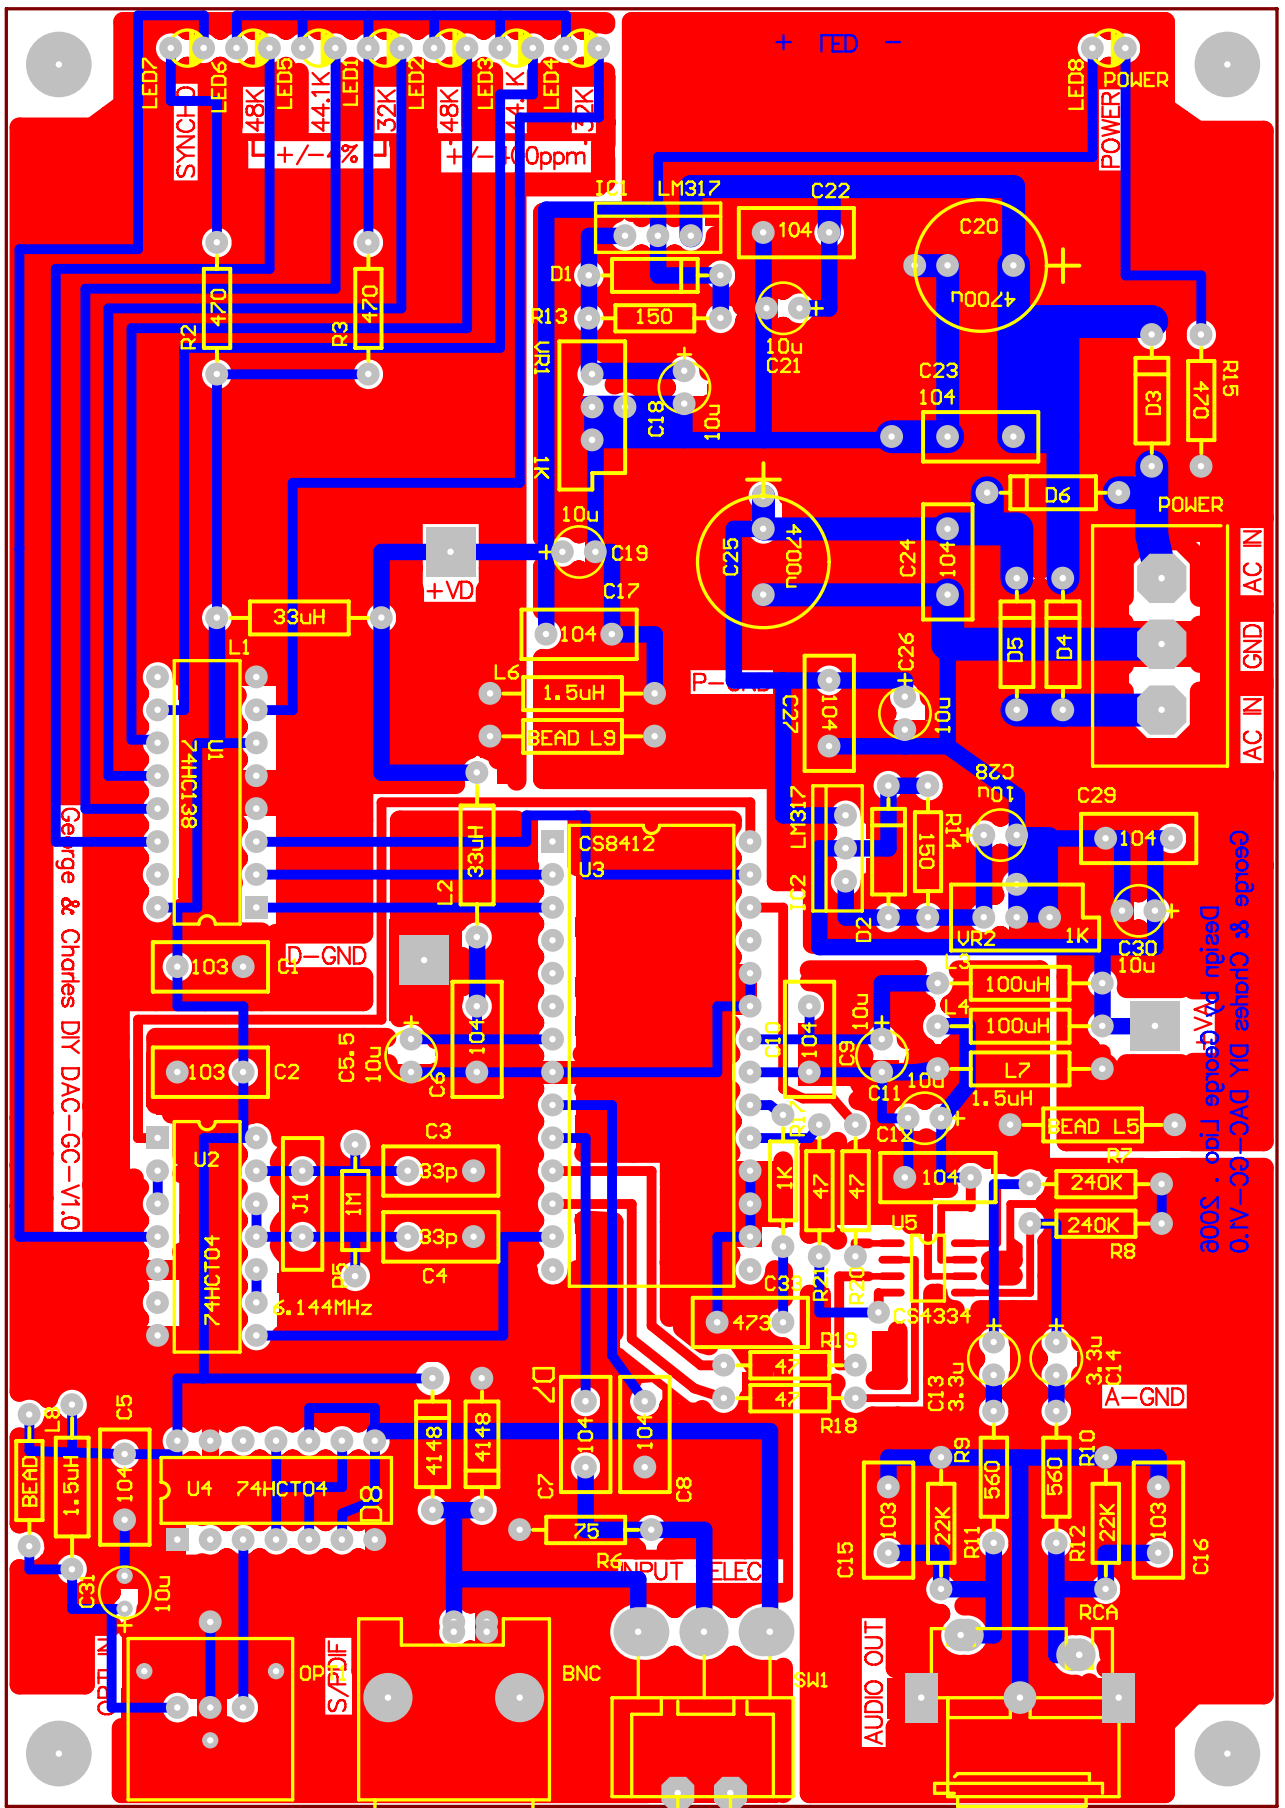

+ LED -

Gerade & Quare DA, DAC-OC-11.0
Design by Gerade Inc.
3008

2

George & Charles DIY DAC-GC-V1.0

George & Charles DIY DAC-GC-V1.0
 Design by George & Charles
 2005 . . . 2011